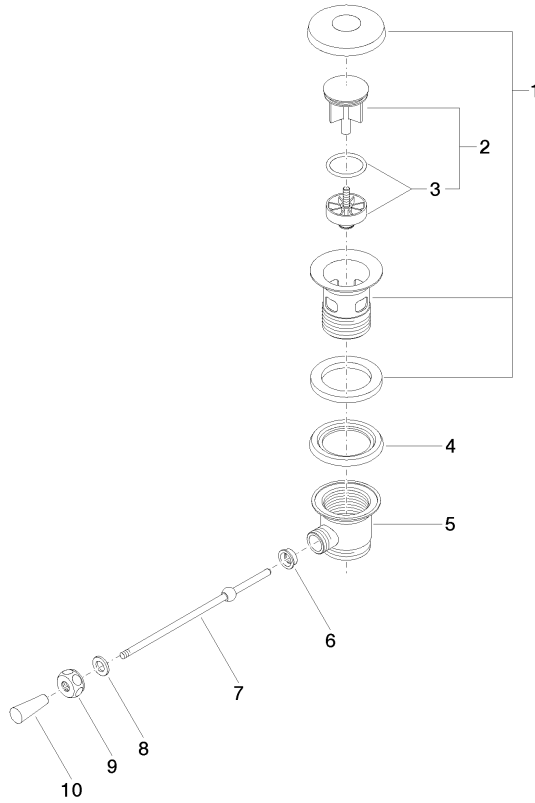

10 300 970

- length of knee lever 185 mm
 - european pop-up waste
- Only suitable for basins with an overflow.**

Only suitable for basins with an overflow.

Fits: IMO, LULU, MADISON, MEM, TARA, CL.1, LISSÉ, VAIA, META, CYO

Required miscellaneous

Washer NBR 70 39,0 x 29,0 x 2,0 mm - 09 14 05 016 90

Required miscellaneous

Pipe Ø 32 x 0,75 x 110 mm - Matte Black 09 28 23 005-33

10 300 970

10 300 970

Spare parts list

No.	Item Number	Name	Quantity used	Delivery time
1	90 11 01 026 00-33	cup	1	30
2	04 31 20 016 00-33	plug	1	30
3	04 28 10 026 00 90	accessories	1	2
4	09 14 03 025 90	seal	1	2
5	09 11 01 023-33	cup	1	30
6	09 14 05 040 90	seal	1	2
7	09 31 09 055-33	pull-rod	1	60
8	09 30 11 049 90	disc	1	2
9	09 23 30 003-33	nut	1	60
10	09 20 01 040-33	handle	1	30